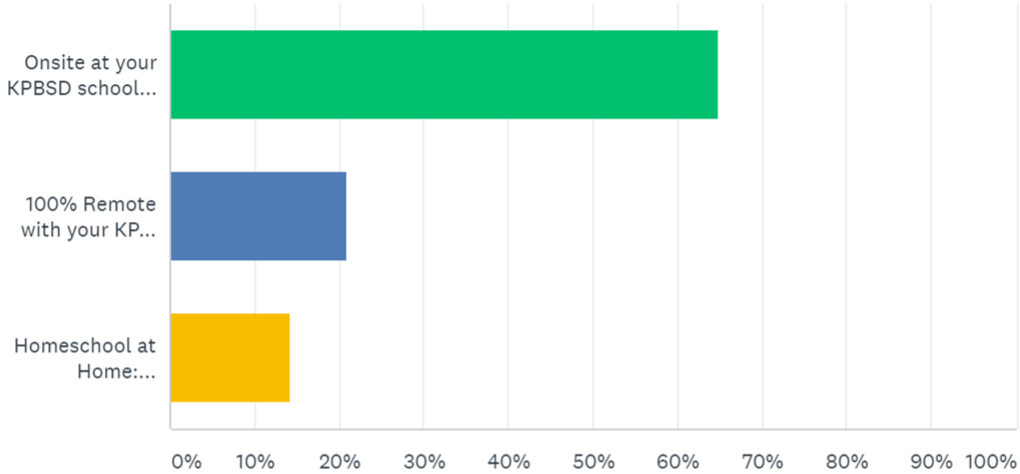

Choose one of three options (this is not binding–data will be used for general planning purposes) As of today, my current preferred enrollment would be:

Answered: 2,256 Skipped: 0

ANSWER CHOICES	RESPONSES
▼ Onsite at your KPBSD school: Learning at your neighborhood school, charter school, or non-traditional KPBSD school	64.85% 1,463
▼ 100% Remote with your KPBSD school: Learning with your neighborhood school, charter school, or non-traditional KPBSD school	20.92% 472
▼ Homeschool at Home: Enrollment in KPBSD Connections Homeschool Program: Learning is designed by families with a Connections Teacher Advisor and facilitated by parents	14.23% 321
TOTAL	2,256