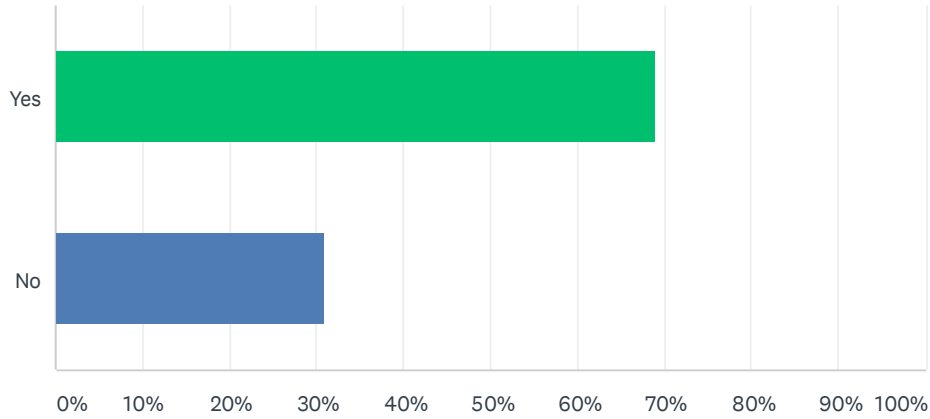

Q3 Prior to the community going to a Red-High Risk operation level, did you attend school onsite, in person?

Answered: 1,010 Skipped: 0

ANSWER CHOICES	RESPONSES	
Yes	100.00%	1,010
No	0.00%	0
TOTAL		1,010

Q4 I would be comfortable bringing ALL students back into the building during Red High Risk operation levels.

Answered: 1,005 Skipped: 5

ANSWER CHOICES	RESPONSES	
Yes	69.05%	694
No	30.95%	311
TOTAL		1,005