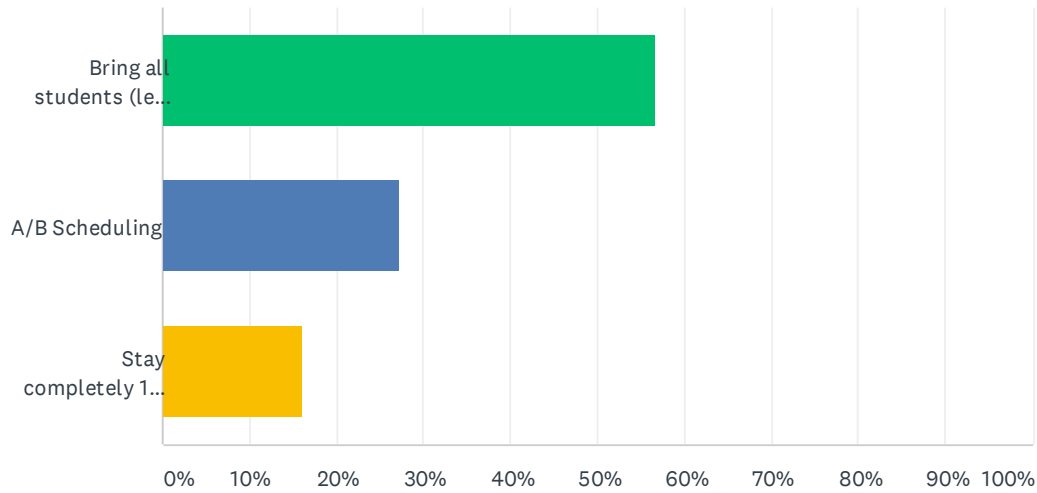

Q6 What is your preference (please choose one)

Answered: 1,008 Skipped: 2

ANSWER CHOICES	RESPONSES
Bring all students (less those who choose 100% Remote Learning) back into the school every day	56.65% 571
A/B Scheduling	27.18% 274
Stay completely 100% Remote Learning (except PreK, Kindergarten and students in Special Education) until the risk level is medium (yellow) or low (green)	16.17% 163
TOTAL	1,008