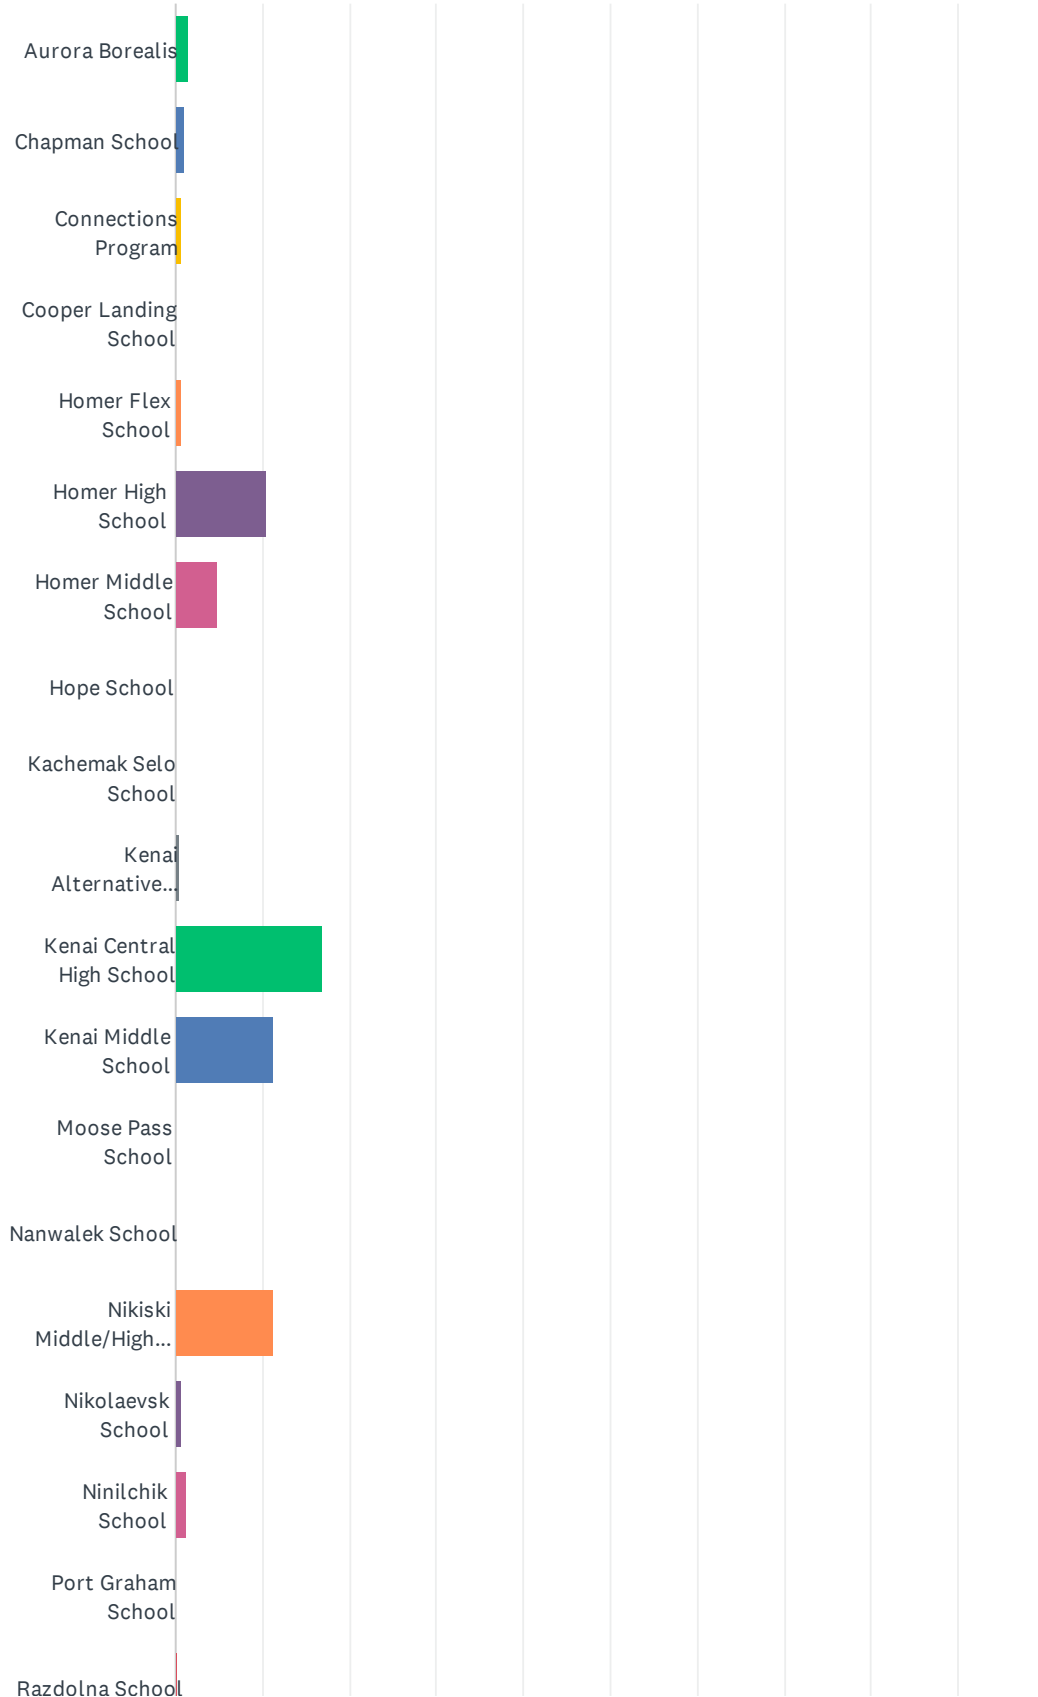

Q1 Which school do you attend?

Answered: 1,010 Skipped: 0

How to Open KPBSD Schools to Onsite At School Learning during High Risk COVID-19 Levels - Student Survey

How to Open KPBSD Schools to Onsite At School Learning during High Risk COVID-19 Levels -
Student Survey

ANSWER CHOICES	RESPONSES	
Aurora Borealis	1.39%	14
Chapman School	0.99%	10
Connections Program	0.69%	7
Cooper Landing School	0.10%	1
Homer Flex School	0.59%	6
Homer High School	10.50%	106
Homer Middle School	4.85%	49
Hope School	0.00%	0
Kachemak Selo School	0.10%	1
Kenai Alternative School	0.40%	4
Kenai Central High School	17.03%	172
Kenai Middle School	11.29%	114
Moose Pass School	0.00%	0
Nanwalek School	0.10%	1
Nikiski Middle/High School	11.29%	114
Nikolaevsk School	0.69%	7
Ninilchik School	1.29%	13
Port Graham School	0.00%	0
Razdolna School	0.30%	3
River City Academy	3.56%	36
Seward High School	4.46%	45
Seward Middle School	2.18%	22
Skyview Middle School	10.59%	107
Soldotna High School	18.32%	185
Susan B. English School	0.00%	0
Tebughna School	0.89%	9
Voznesenka School	0.00%	0
Total Respondents: 1,010		