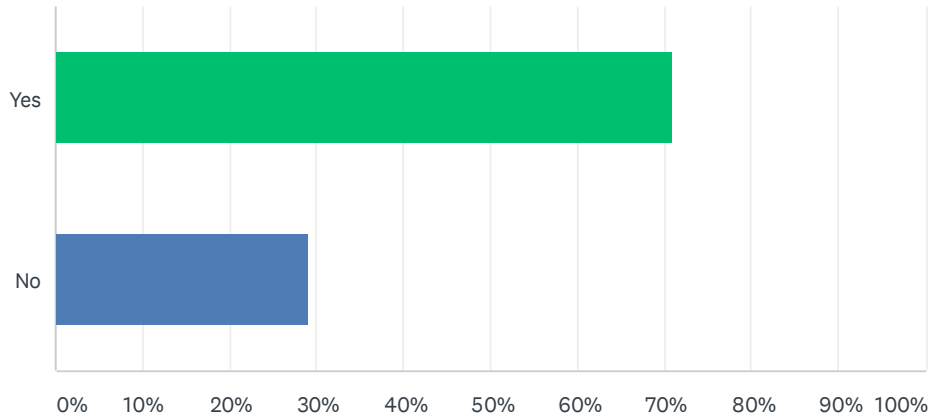

Q5 A/B Option during High Risk (only half of students attending each day to allow for more physical distancing): I would be comfortable with students attending school onsite in an A/B schedule during Red High Risk operation levels.

Answered: 1,004 Skipped: 6

ANSWER CHOICES	RESPONSES
Yes	71.02% 713
No	28.98% 291
TOTAL	1,004