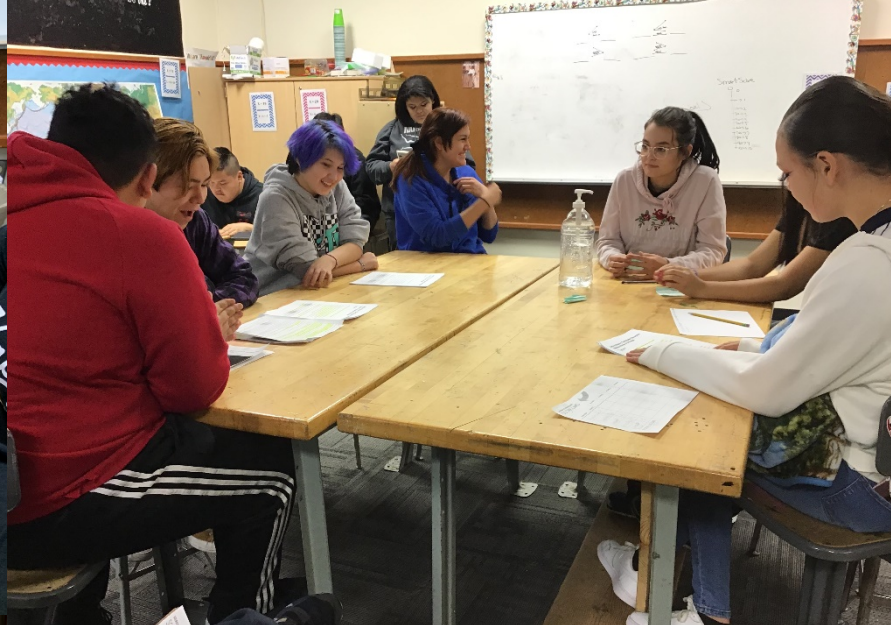

NANWALEK

School

**NANWALEK ELEMENTARY/HIGH SCHOOL
HOME OF THE EAGLES**

We are here!

- 
- Staffing - On Team Nanwalek we currently have 7 support staff and 6 certified staff.
 - Open Staff Positions - We also currently have one Special Education Intensive Needs Aide, a Elementary K-2 position, and a .5 FTE Sugt'Stun position open.
 - On our last State Report Card we moved from Targeted School Improvement to Universal Supports.
 - This school year 2020-2021 we were invited and are participating in the Alaska Coding initiative. Most of our HS students are taking a coding class this semester. With this initiative we received a MacBook cart and 29 MacBooks for the school.

K-2 Students

3-5 Coding

3-5 Students

Middle School Students

High School Students

Nanwalek Eagles
Basketball Team

Student Showcase

Project GRAD