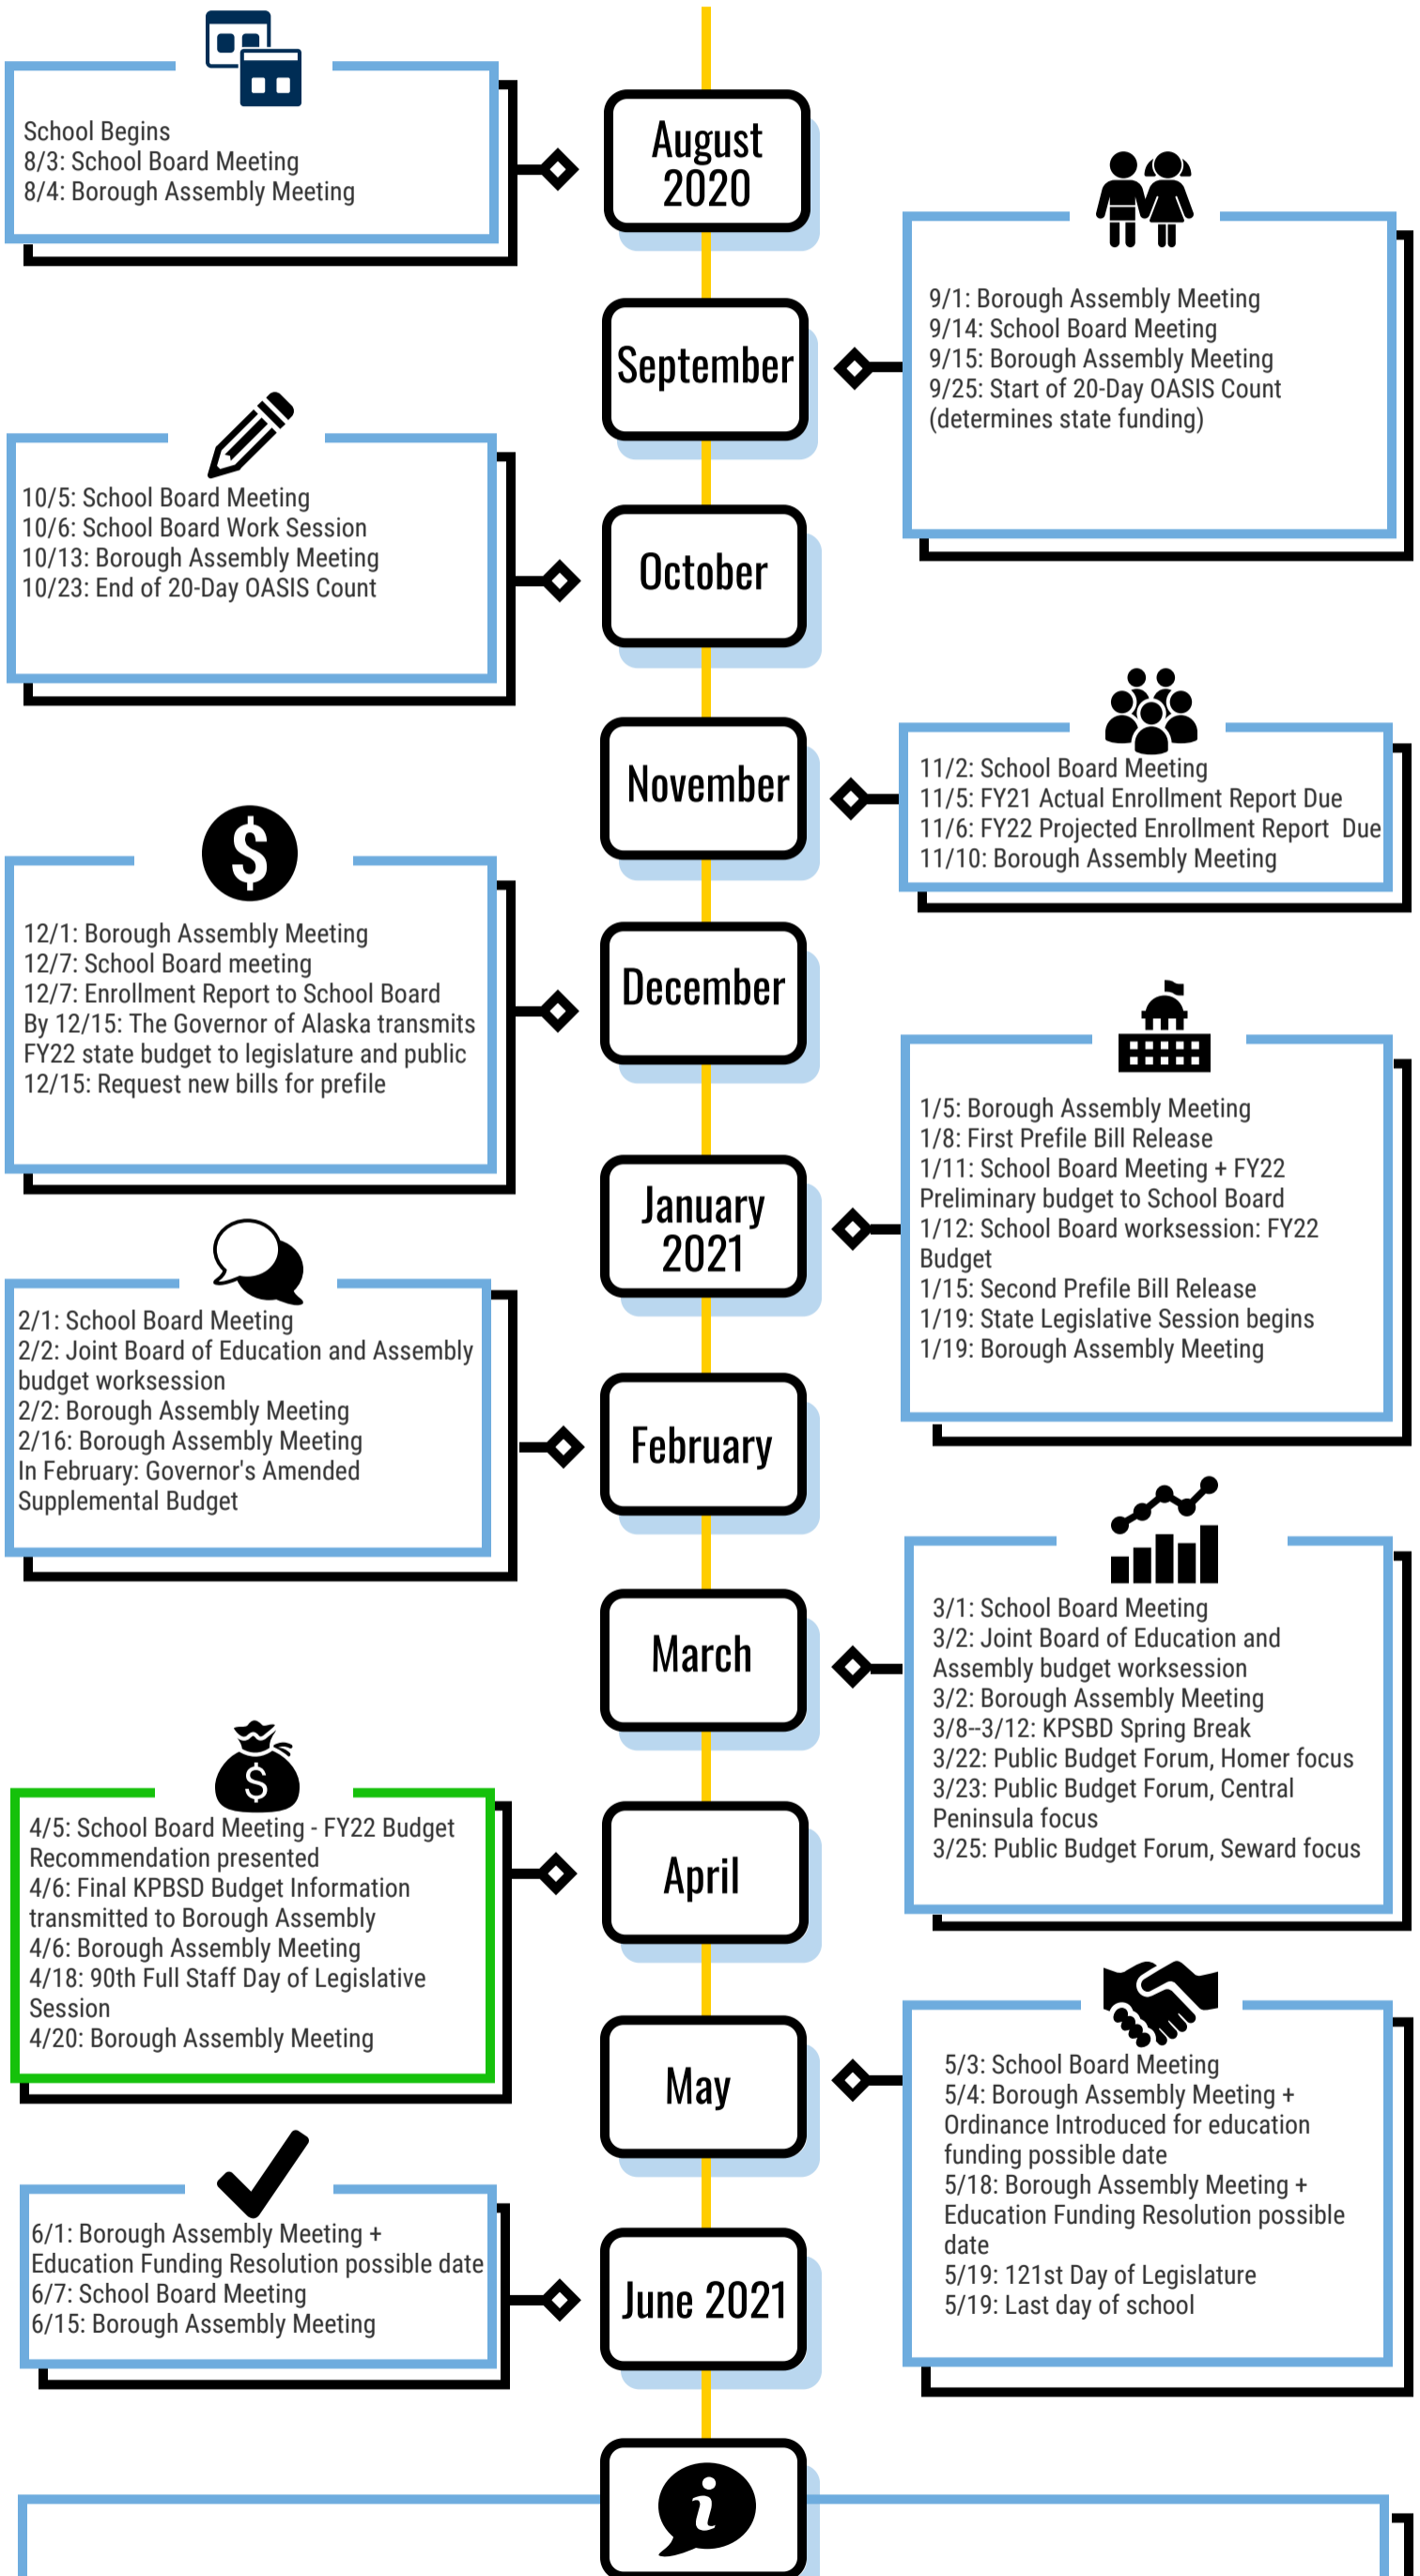

# Kenai Peninsula Borough School District

## FY22 Education Funding Calendar

for the 2021-2022 school year

The mission of the Kenai Peninsula Borough School District is to empower all learners to positively shape their futures.

### Public involvement in the school district budget counts Quick glance calendar: KPBSD, Borough, and State of Alaska

Watch for additional dates in spring 2021 to be added for joint Board of Education and Borough Assembly worksessions, and KPBSD outreach in communities

A Legislature must adjourn from a regular session no later than 90 consecutive calendar days from the day it convenes, except the session may be extended once for up to 10 days by a 2/3 vote of each house. Special sessions may be called by the Governor or by the Legislature and are limited to 30 calendar days.