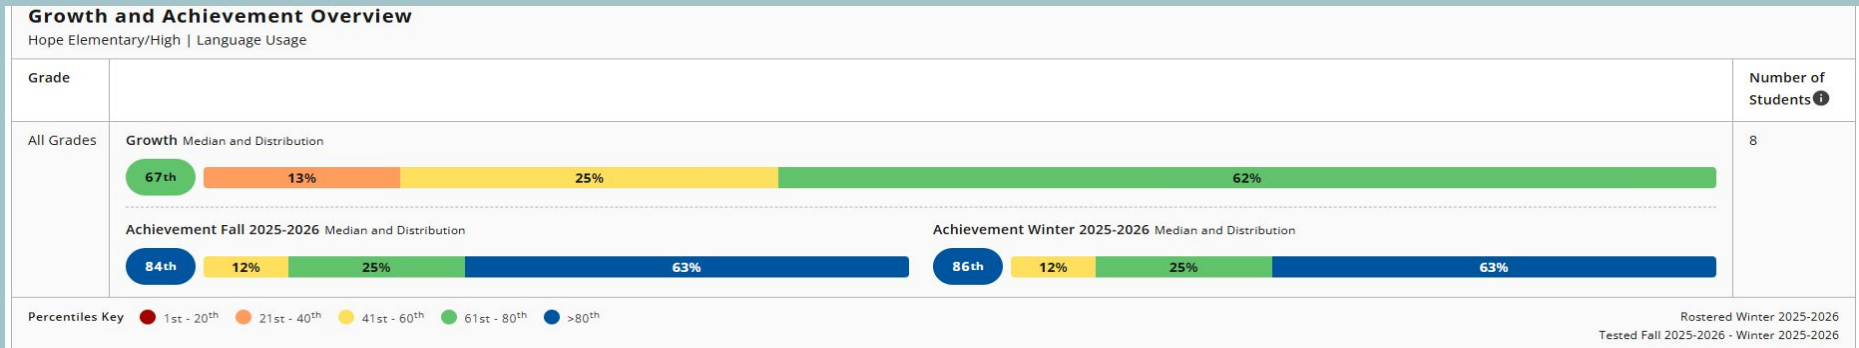

A three day trip, full of adventures, learning and fun!

Field Day!

Last day of fun with Moose
Pass and Cooper Landing
Schools.

NWEA MAP Growth - Reading and Language Usage

Hope Elementary/High

NWEA MAP Growth - Math