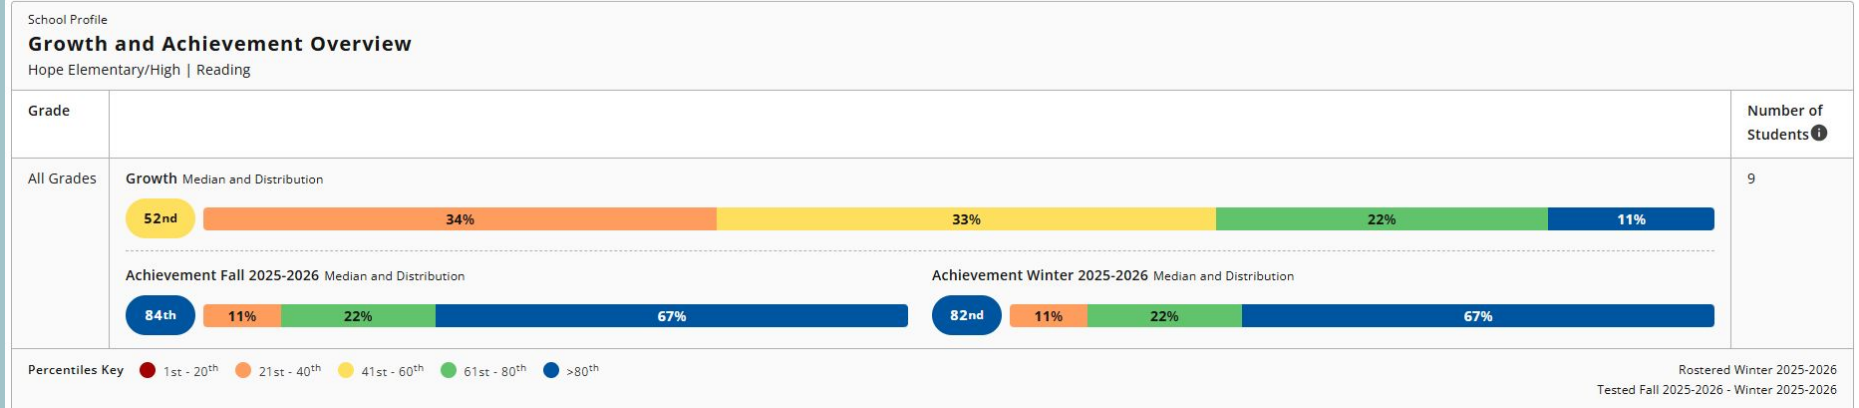

A three day trip, full of adventures, learning and fun!

Field Day!

Last day of fun with Moose
Pass and Cooper Landing
Schools.

NWEA MAP Growth - Reading and Language Usage

Hope Elementary/High

NWEA MAP Growth - Math