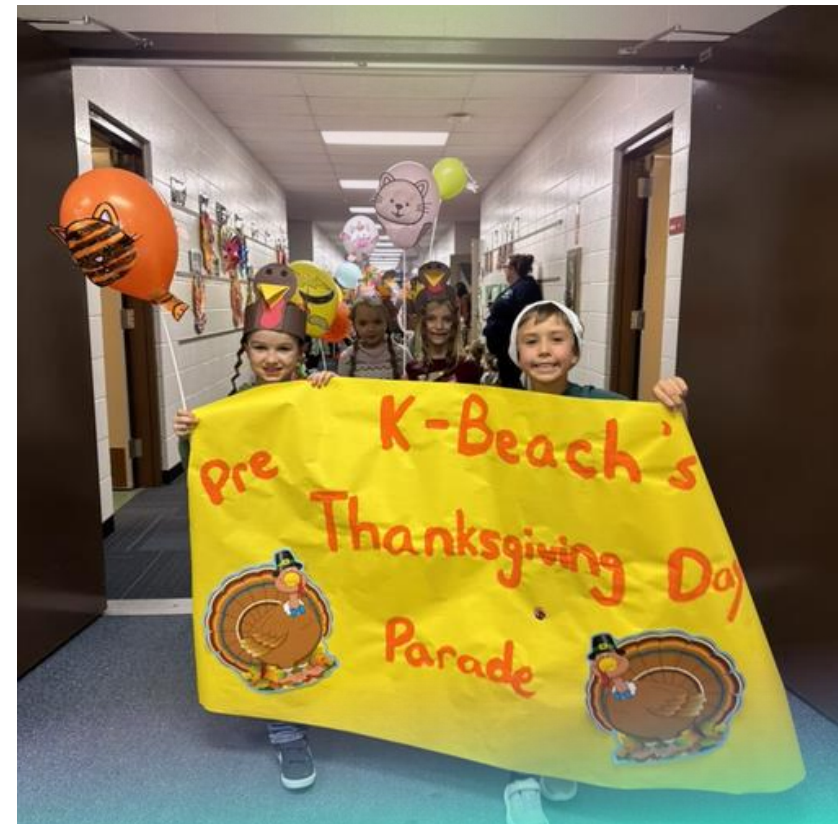

K-BEACH SPIRIT