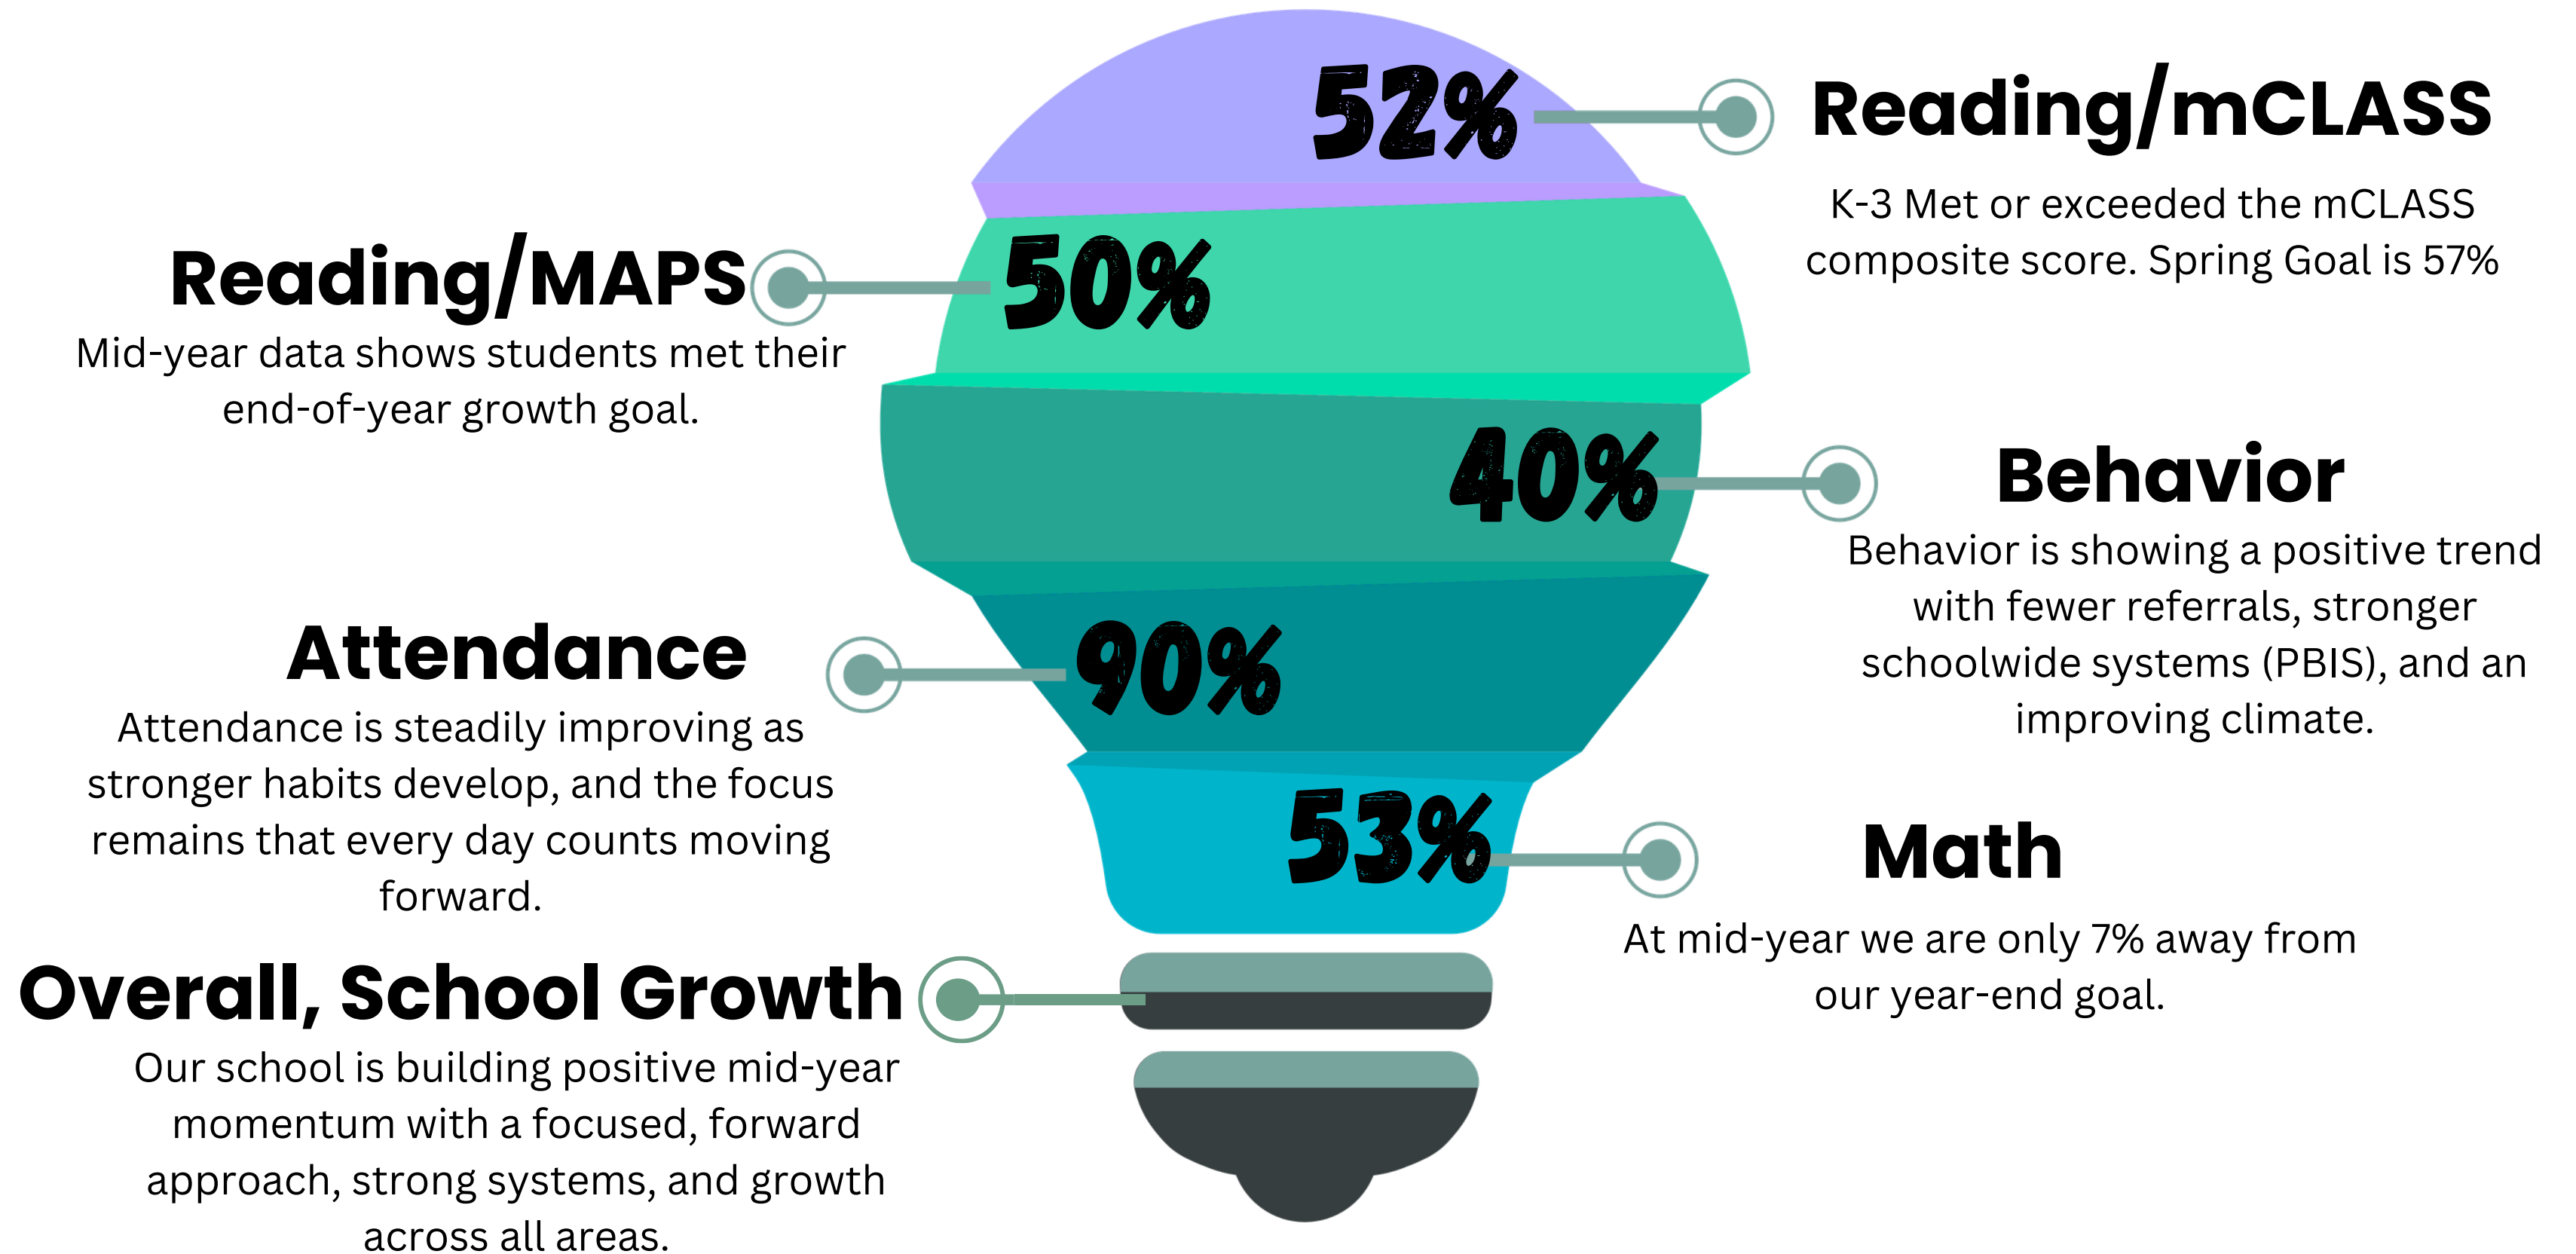

ACADEMIC GROWTH AND ACHIEVEMENT